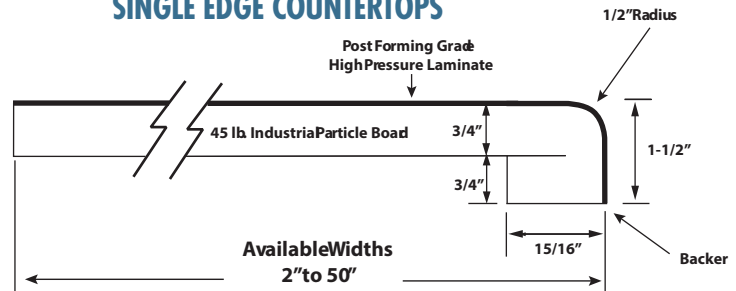

Backer is required for tops that exceed 36" in width when temperature and humidity levels are elevated.
Orders requested without backer will void warranty coverage.

SINGLE EDGE COUNTERTOPS

NARROW ISLANDS