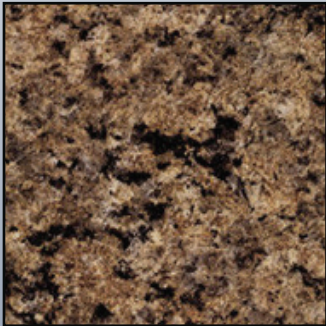

www.Counter-Form.com/Mad-City

Manufactured & Distributed by:

Counter-Form LLC

Form: CF1

BIANCO ROMANO | 1872-35

WINTER CARNIVAL | 1874-35

SPRING CARNIVAL | 1876-35

KALAHARI TOPAZ | 4588-07

MILANO BROWN | 4725-52

WHITE CARRARA | 4924-38

CALCUTTA MARBLE | 4925-07

BLACK ALICANTE | 4926-07

BORDEAUX JUPARANA | 4929-38

WHITE JUPARANA | 4931-38

TYPHOON ICE | 4952-22

ITALIAN WHITE DI PESCO | 4954-22