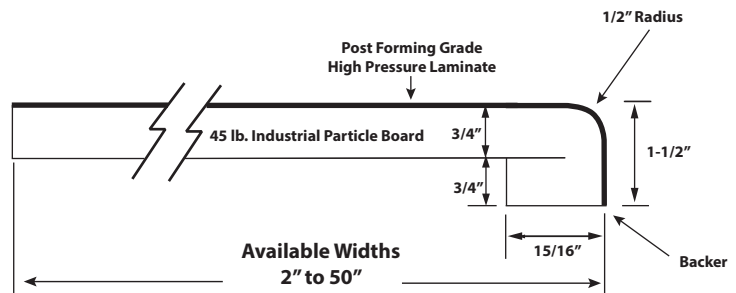

SINGLE EDGE COUNTERTOPS

NARROW ISLANDS