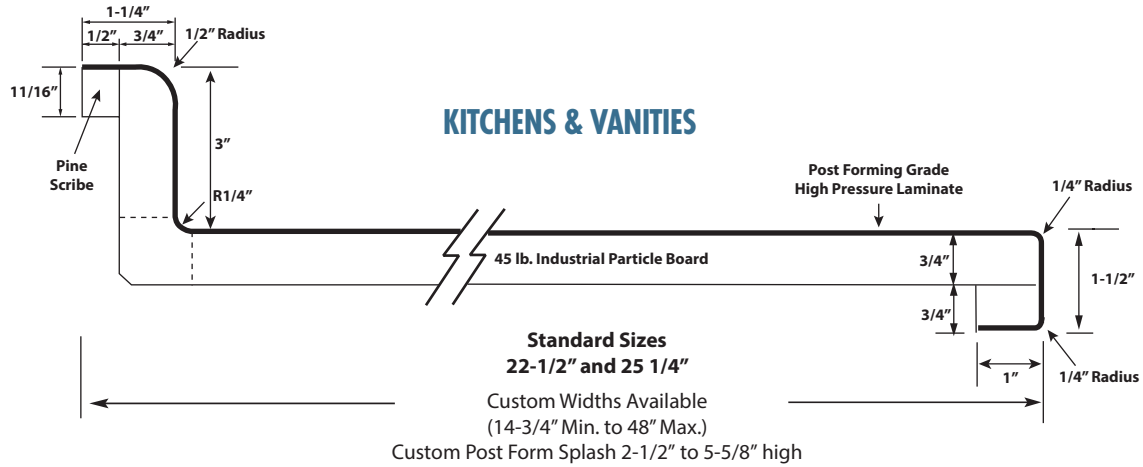

Not available with certain colors and finishes.

SINGLE EDGE COUNTERTOPS

NARROW ISLANDS