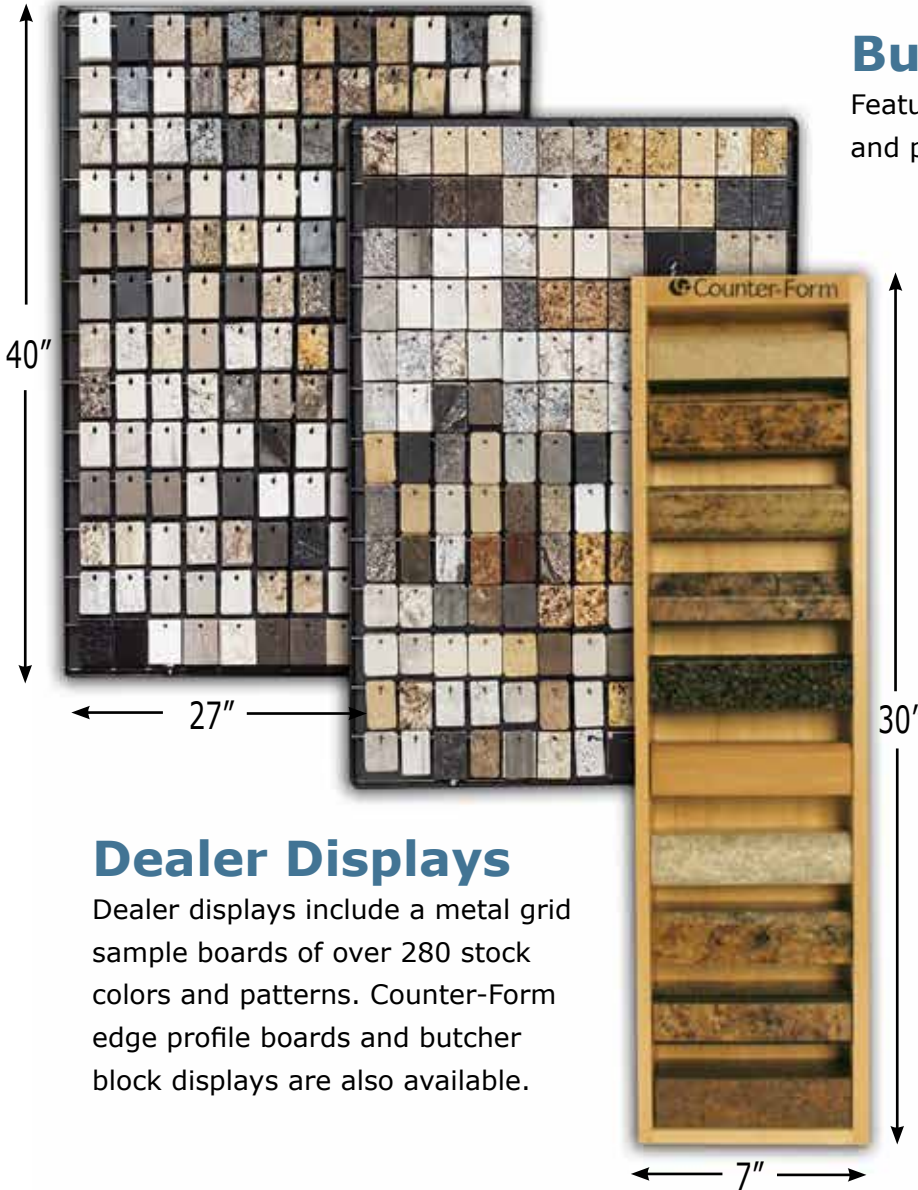

Counter-Form^{LLC}
Laminate Never Looked So Good

Butcher Block Display

Featuring a variety of species, edge profiles and patterns.

Laminate Sample Chain

A complete set of samples of our stock offering.

Dealer Displays

Dealer displays include a metal grid sample boards of over 280 stock colors and patterns. Counter-Form edge profile boards and butcher block displays are also available.

Laminate Samples

Replacement samples for sample boards and larger 4"x5" samples - order by referencing manufacturer and SKU number.