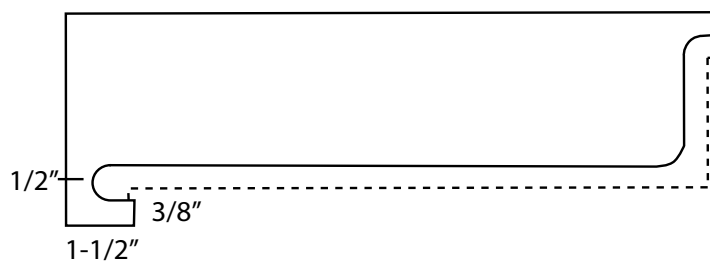

Standard Square Side Splash for All Edge  
 Note: Screw on splash comes loose and will add 1-1/4" to overall length of top.

7/16"  
 Set On Contoured Front & Back for Standard (tri-cove) Side Splash  
 Standard Sizes: 25-1/2" w/3" B.S.  
 25-1/4" w/3-3/4" B.S.  
 25" w/4" B.S.  
 22-1/2" w/3" B.S.

7/16"  
 Set On Contoured Back Only Side Splash

7/16"  
 Set On Contoured Front & Back for "D" Edge Side Splash  
 Standard Sizes: 25-1/4" w/3" B.S.  
 22-1/2" w/3" B.S.

7/16"  
 Set On Contoured Front & Back for 180° Edge Side Splash  
 Standard Sizes: 25-1/4" w/3" B.S.  
 22-1/2" w/3" B.S.