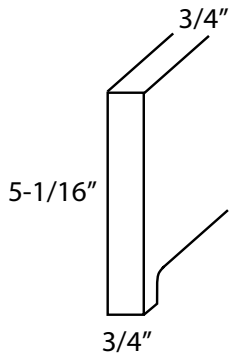

Standard Square Side Splash for All Edge  
 Note: Screw on splash comes loose and will add 1-1/4" to overall length of top.

7/16"  
 Set On Contoured Front & Back for Standard (tri-cove) Side Splash  
 Standard Sizes: 25-1/2" w/3" B.S.  
 25-1/4" w/3-3/4" B.S.  
 25" w/4" B.S.  
 22-1/2" w/3" B.S.

7/16"  
 Set On Contoured Back Only Side Splash

7/16"  
 Set On Contoured Front & Back for "D" Edge Side Splash  
 Standard Sizes: 25-1/4" w/3" B.S.  
 22-1/2" w/3" B.S.

7/16"  
 Set On Contoured Front & Back for 180° Edge Side Splash  
 Standard Sizes: 25-1/4" w/3" B.S.  
 22-1/2" w/3" B.S.