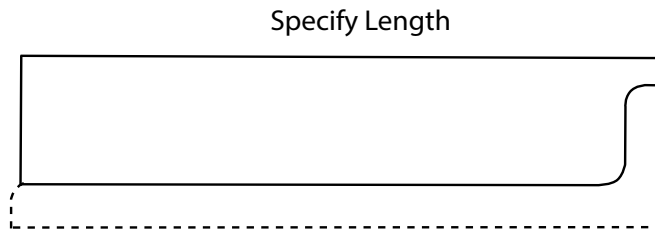

Standard Square Side Splash for All Edge  
 Note: Screw on splash comes loose and will add 1-1/4" to overall length of top.

7/16"  
 Set On Contoured Front & Back for Standard (tri-cove) Side Splash  
 Standard Sizes: 25-1/2" w/3" B.S.  
 25-1/4" w/3-3/4" B.S.  
 25" w/4" B.S.  
 22-1/2" w/3" B.S.

7/16"  
 Set On Contoured Back Only Side Splash

7/16"  
 Set On Contoured Front & Back for "D" Edge Side Splash  
 Standard Sizes: 25-1/4" w/3" B.S.  
 22-1/2" w/3" B.S.

7/16"  
 Set On Contoured Front & Back for 180° Edge Side Splash  
 Standard Sizes: 25-1/4" w/3" B.S.  
 22-1/2" w/3" B.S.