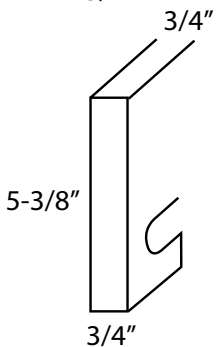

Standard Square Side Splash for All Edge  
 Note: Screw on splash comes loose and will add 1-1/4" to overall length of top.

7/16"  
 Set On Contoured Front & Back for Standard (tri-cove) Side Splash  
 Standard Sizes: 25-1/2" w/3" B.S.  
 25-1/4" w/3-3/4" B.S.  
 25" w/4" B.S.  
 22-1/2" w/3" B.S.

7/16"  
 Set On Contoured Back Only Side Splash

7/16"  
 Set On Contoured Front & Back for "D" Edge Side Splash  
 Standard Sizes: 25-1/4" w/3" B.S.  
 22-1/2" w/3" B.S.

7/16"  
 Set On Contoured Front & Back for 180° Edge Side Splash  
 Standard Sizes: 25-1/4" w/3" B.S.  
 22-1/2" w/3" B.S.