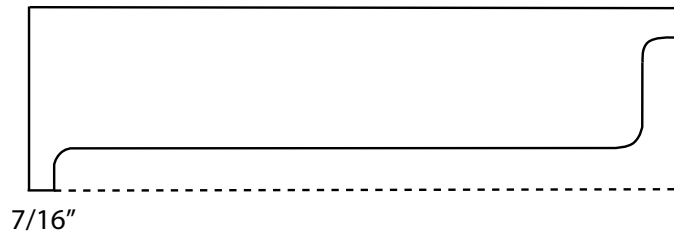

Standard Square Side Splash for All Edge  
 Note: Screw on splash comes loose and will add 1-1/4" to overall length of top.

7/16"  
 Set On Contoured Front & Back for Standard (tri-cove) Side Splash  
 Standard Sizes: 25-1/2" w/3" B.S.  
 25-1/4" w/3-3/4" B.S.  
 25" w/4" B.S.  
 22-1/2" w/3" B.S.

7/16"  
 Set On Contoured Back Only Side Splash

7/16"  
 Set On Contoured Front & Back for "D" Edge Side Splash  
 Standard Sizes: 25-1/4" w/3" B.S.  
 22-1/2" w/3" B.S.

7/16"  
 Set On Contoured Front & Back for 180° Edge Side Splash  
 Standard Sizes: 25-1/4" w/3" B.S.  
 22-1/2" w/3" B.S.