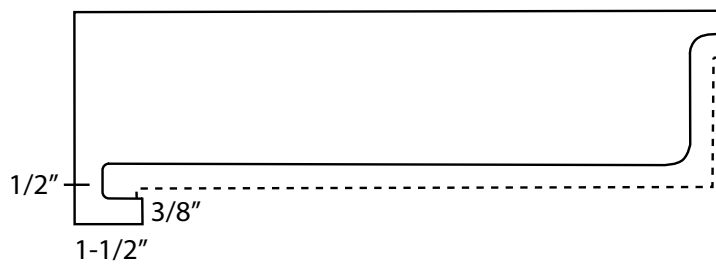

Standard Square Side Splash for All Edge  
 Note: Screw on splash comes loose and will add 1-1/4" to overall length of top.

7/16"  
 Set On Contoured Front & Back for Standard (tri-cove) Side Splash  
 Standard Sizes: 25-1/2" w/3" B.S.  
 25-1/4" w/3-3/4" B.S.  
 25" w/4" B.S.  
 22-1/2" w/3" B.S.

7/16"  
 Set On Contoured Back Only Side Splash

7/16"  
 Set On Contoured Front & Back for "D" Edge Side Splash  
 Standard Sizes: 25-1/4" w/3" B.S.  
 22-1/2" w/3" B.S.

7/16"  
 Set On Contoured Front & Back for 180° Edge Side Splash  
 Standard Sizes: 25-1/4" w/3" B.S.  
 22-1/2" w/3" B.S.