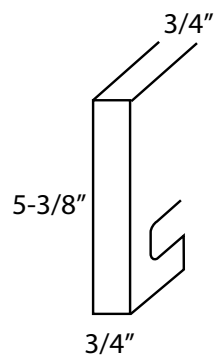

Standard Square Side Splash for All Edge  
 Note: Screw on splash comes loose and will add 1-1/4" to overall length of top.

7/16"  
 Set On Contoured Front & Back for Standard (tri-cove) Side Splash  
 Standard Sizes: 25-1/2" w/3" B.S.  
 25-1/4" w/3-3/4" B.S.  
 25" w/4" B.S.  
 22-1/2" w/3" B.S.

7/16"  
 Set On Contoured Back Only Side Splash

7/16"  
 Set On Contoured Front & Back for "D" Edge Side Splash  
 Standard Sizes: 25-1/4" w/3" B.S.  
 22-1/2" w/3" B.S.

7/16"  
 Set On Contoured Front & Back for 180° Edge Side Splash  
 Standard Sizes: 25-1/4" w/3" B.S.  
 22-1/2" w/3" B.S.