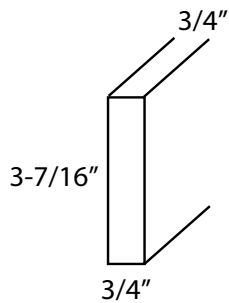

Standard Square Side Splash for All Edge  
 Note: Screw on splash comes loose and will add 1-1/4" to overall length of top.

7/16"  
 Set On Contoured Front & Back for Standard (tri-cove) Side Splash  
 Standard Sizes: 25-1/2" w/3" B.S.  
 25-1/4" w/3-3/4" B.S.  
 25" w/4" B.S.  
 22-1/2" w/3" B.S.

7/16"  
 Set On Contoured Back Only Side Splash

7/16"  
 Set On Contoured Front & Back for "D" Edge Side Splash  
 Standard Sizes: 25-1/4" w/3" B.S.  
 22-1/2" w/3" B.S.

7/16"  
 Set On Contoured Front & Back for 180° Edge Side Splash  
 Standard Sizes: 25-1/4" w/3" B.S.  
 22-1/2" w/3" B.S.