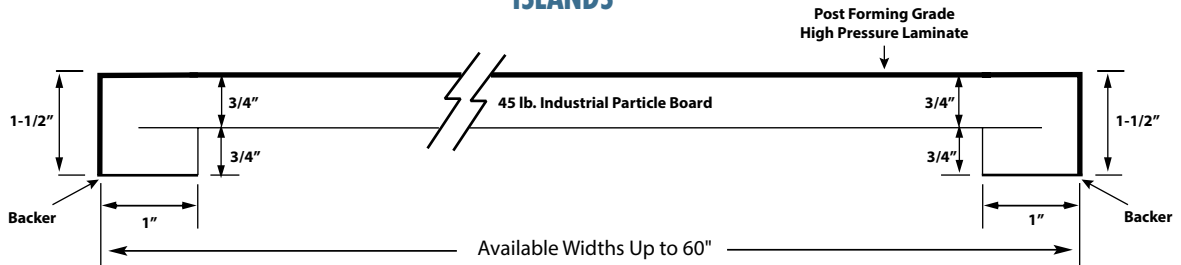

## SINGLE COVE COUNTERTOP

Custom Post Form Splash 2-1/2" to 5-5/8" high