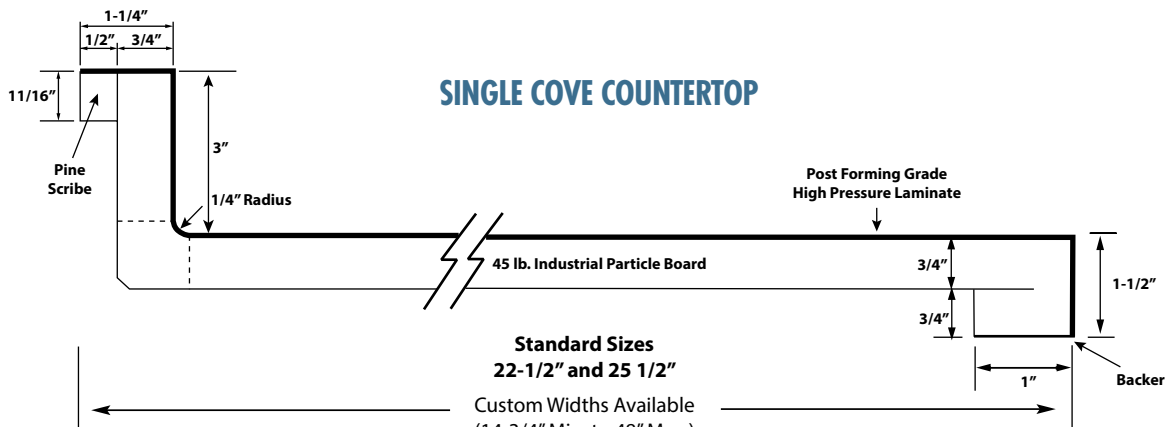

## SINGLE COVE COUNTERTOP

Custom Post Form Splash 2-1/2" to 5-5/8" high