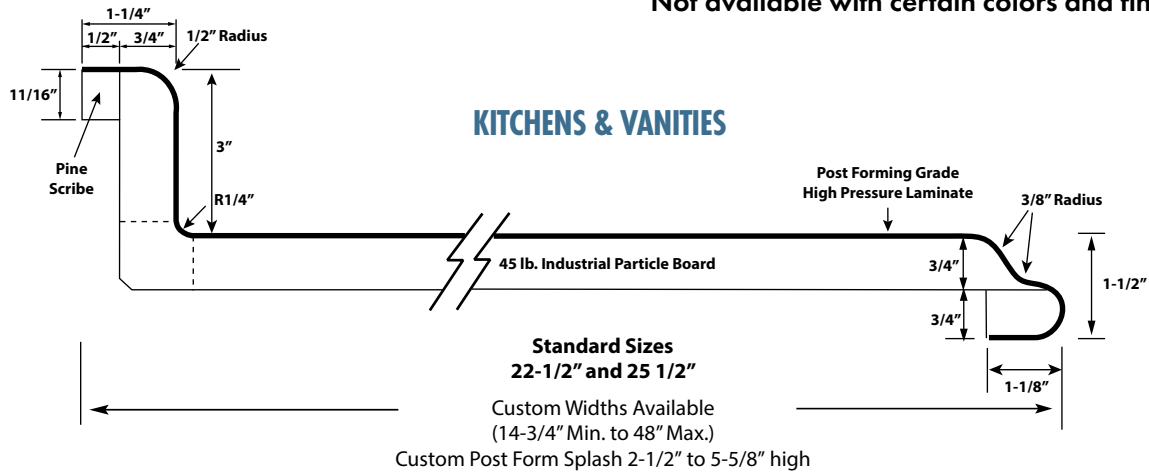

Not available with certain colors and finishes.

SINGLE EDGE COUNTERTOPS

NARROW ISLANDS