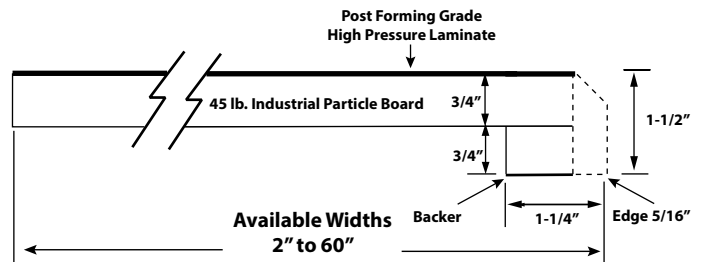

### APPLIED EDGES

**Bevel**

**Crescent**

**Ideal Edge Bullnose**  
(Formica Colors Only)

**Ideal Edge Ogee**  
(Formica Colors Only)

### SINGLE EDGE COUNTERTOPS