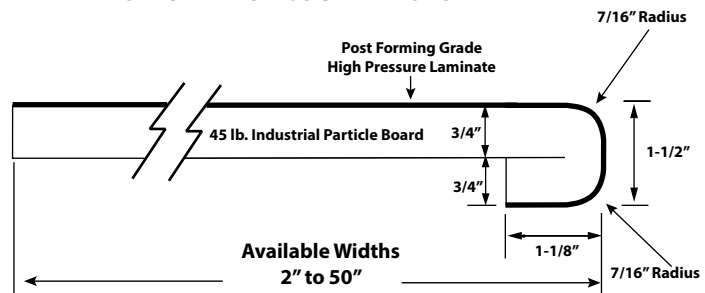

SINGLE EDGE COUNTERTOPS

NARROW ISLANDS