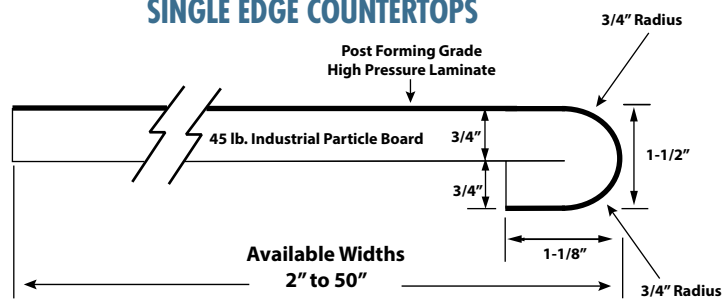

SINGLE EDGE COUNTERTOPS

NARROW ISLANDS