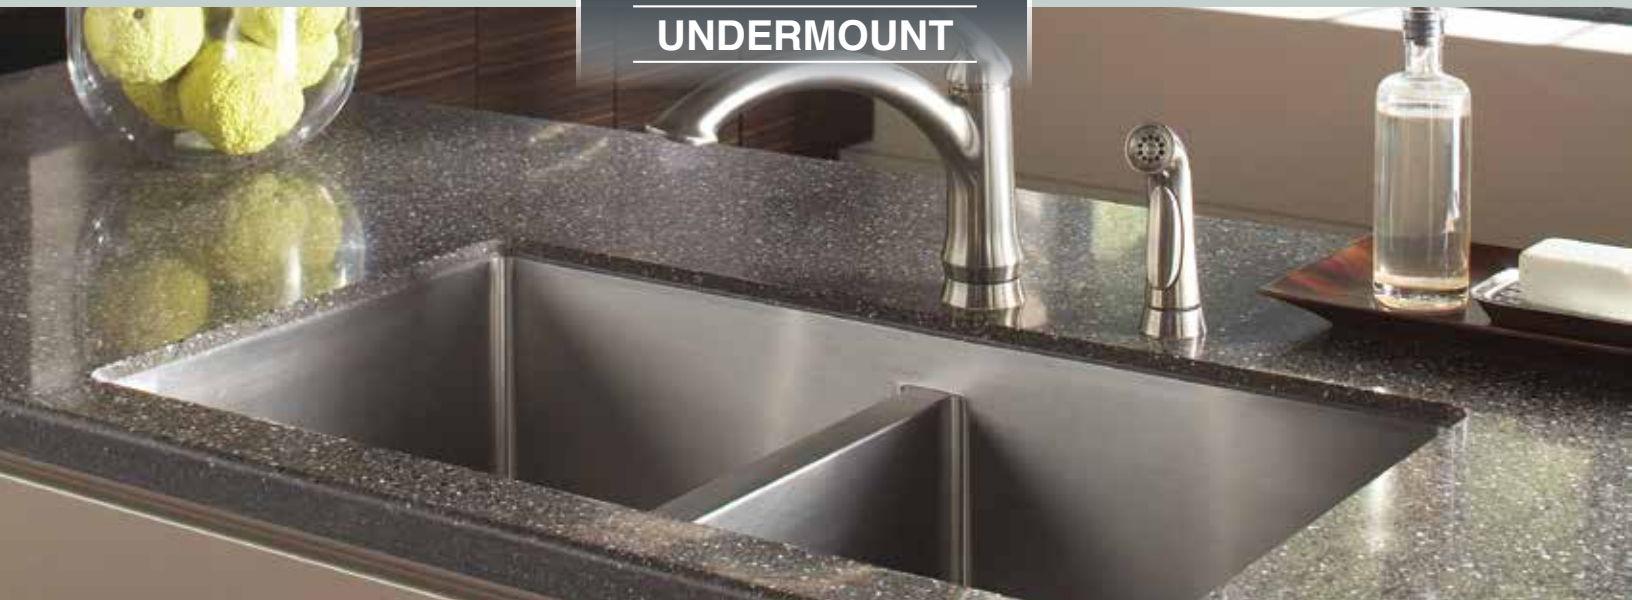

UNDERMOUNT

Karran[®]

The smart choice in sinks

UNDERMOUNT

Seamless Undermount Sinks for Laminate and Solid Surface

KARRAN[®] EDGE series

All Edge sinks are 18 gauge.

MODEL	DESCRIPTION	INSIDE DIMENSIONS	OUTSIDE DIMENSIONS
E-560L	Large/small bowl	Left 11" x 16" x 9" Right 17" x 19" x 9"	32" x 21-1/2" x 9"
E-560R	Large/small bowl	Left 17" x 19" x 9" Right 11" x 16" x 9"	32" x 21-1/2" x 9"
E-550	Double equal bowl	Left 15" x 17" x 9" Right 15" x 17" x 9"	33-7/8" x 19-1/2" x 9"
E-540	Extra large single bowl	30" x 17" x 9"	32-1/2" x 19-1/2" x 9"
E-528	Laundry bowl	21" x 17" x 14"	23-1/2" x 19-1/2" x 14"
E-525	Single bowl [ADA Compliant]	21" x 17" x 5-1/2"	23-1/2" x 19-1/2" x 5-1/2"
E-520	Single bowl	21" x 17" x 9"	23-1/2" x 19-1/2" x 9"
E-510	Bar/prep bowl	13" x 17" x 9"	15-1/2" x 19-1/2" x 9"
E-505D	Vanity bowl [ADA Compliant]	15-3/4" x 13-3/8" x 5-1/2"	18-1/4" x 15-7/8" x 5-1/2"

Protect your sink by adding a stainless steel sink grid. These sink grids have rubber feet on the bottom for additional protection of your investment. Sink grid item numbers are listed under the corresponding sink item number.