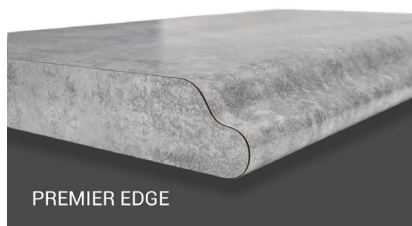

Ease of care and enhanced by age, butcher block is designed for the pro, whether your expertise is the art of making it yourself or making the call for take-out. Bon Appétit!

WALNUT | UNIBLOCK

- Rustic**  
Distressed, Concrete and Wood Inspired Designs
- Traditional**  
True-to-Scale Granite & Stone Fine Patterns & Solids
- Transitional**  
Pebbled Terrazzo Speckled Granite & Marble
- Contemporary**  
Quartz with large veined accents in trending colors  
Marble in both bold and muted shades
- Modern**  
Brilliant colors and bold patterns  
Custom designs & graphics

# DESIGN: ON THE EDGE

ROLLED EDGE

D EDGE

180° EDGE

ROMAN EDGE

PREMIER EDGE

REGENT EDGE

MONARCH EDGE

NO DRIP EDGE

LAMINATE BEVEL EDGE

CRESCENT EDGE

SQUARE EDGE

PVC EDGE

WOOD BEVEL WITH LAMINATE BAND

SINGLE BEVEL FULL WOOD EDGE

DOUBLE BEVEL FULL WOOD EDGE