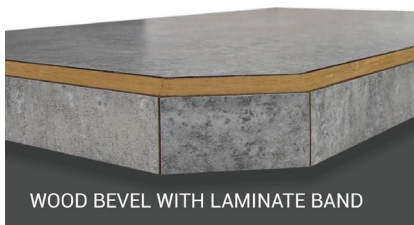

Ease of care and enhanced by age, butcher block is designed for the pro, whether your expertise is the art of making it yourself or making the call for take-out. Bon Appétit!

WALNUT | UNIBLOCK

- Rustic**  
Distressed, Concrete and Wood Inspired Designs
- Traditional**  
True-to-Scale Granite & Stone Fine Patterns & Solids
- Transitional**  
Pebbled Terrazzo Speckled Granite & Marble
- Contemporary**  
Quartz with large veined accents in trending colors  
Marble in both bold and muted shades
- Modern**  
Brilliant colors and bold patterns  
Custom designs & graphics

# DESIGN: ON THE EDGE

ROLLED EDGE

D EDGE

180° EDGE

ROMAN EDGE

PREMIER EDGE

REGENT EDGE

MONARCH EDGE

NO DRIP EDGE

LAMINATE BEVEL EDGE

CRESCENT EDGE

SQUARE EDGE

PVC EDGE

WOOD BEVEL WITH LAMINATE BAND

SINGLE BEVEL FULL WOOD EDGE

DOUBLE BEVEL FULL WOOD EDGE

OGEE FULL WOOD EDGE

IDEAL OGEE EDGE

Wood Edges are featured above in Oak, and also available in Hickory, Maple and Cherry.

Complete edge profile measurements and specifics available on our website:

[counter-form.com/edge-profiles-2/](https://counter-form.com/edge-profiles-2/)