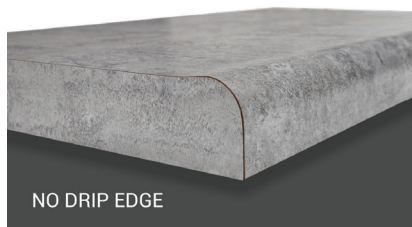

Ease of care and enhanced by age, butcher block is designed for the pro, whether your expertise is the art of making it yourself or making the call for take-out. Bon Appétit!

WALNUT | UNIBLOCK

- Rustic**  
Distressed, Concrete and Wood Inspired Designs
- Traditional**  
True-to-Scale Granite & Stone Fine Patterns & Solids
- Transitional**  
Pebbled Terrazzo Speckled Granite & Marble
- Contemporary**  
Quartz with large veined accents in trending colors  
Marble in both bold and muted shades
- Modern**  
Brilliant colors and bold patterns  
Custom designs & graphics

# DESIGN: ON THE EDGE

ROLLED EDGE

D EDGE

180° EDGE

ROMAN EDGE

PREMIER EDGE

REGENT EDGE

MONARCH EDGE

NO DRIP EDGE

LAMINATE BEVEL EDGE

CRESCENT EDGE

SQUARE EDGE

PVC EDGE

WOOD BEVEL WITH LAMINATE BAND

SINGLE BEVEL FULL WOOD EDGE

DOUBLE BEVEL FULL WOOD EDGE