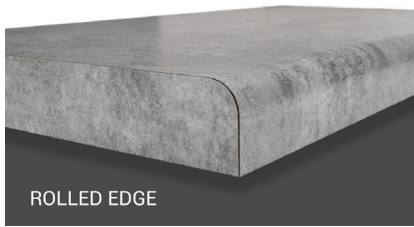

DESIGN: ON THE EDGE