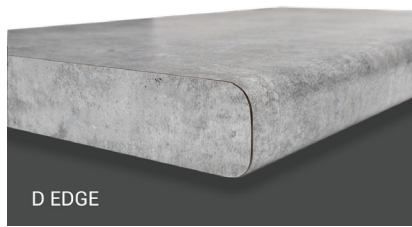

DESIGN: ON THE EDGE

Wood Edges are featured above in Oak, and also available in Hickory, Maple and Cherry.

Complete edge profile measurements and specifics available on our website:

counter-form.com/edge-profiles-2/

Counter-Form^{LLC}

2001 East 29th Street • Marshfield, WI 54449
Toll Free: 1.855.384.2131 | Fax: 715.387.3941
www.Counter-Form.com