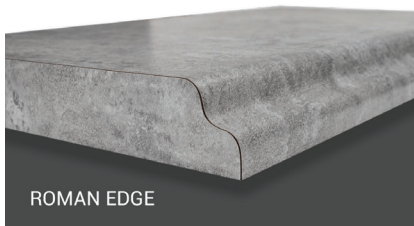

Ease of care and enhanced by age, butcher block is designed for the pro, whether your expertise is the art of making it yourself or making the call for take-out. Bon Appétit!

WALNUT | UNIBLOCK

- Rustic**  
Distressed, Concrete and Wood Inspired Designs
- Traditional**  
True-to-Scale Granite & Stone Fine Patterns & Solids
- Transitional**  
Pebbled Terrazzo Speckled Granite & Marble
- Contemporary**  
Quartz with large veined accents in trending colors  
Marble in both bold and muted shades
- Modern**  
Brilliant colors and bold patterns  
Custom designs & graphics

# DESIGN: ON THE EDGE

ROLLED EDGE

D EDGE

180° EDGE

ROMAN EDGE

PREMIER EDGE

REGENT EDGE

MONARCH EDGE

NO DRIP EDGE

LAMINATE BEVEL EDGE

CRESCENT EDGE

SQUARE EDGE

PVC EDGE

WOOD BEVEL WITH LAMINATE BAND

SINGLE BEVEL FULL WOOD EDGE

DOUBLE BEVEL FULL WOOD EDGE