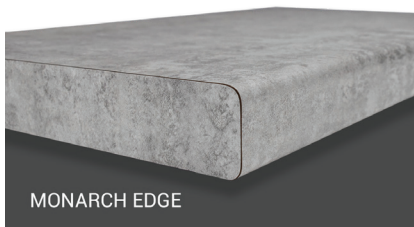

Ease of care and enhanced by age, butcher block is designed for the pro, whether your expertise is the art of making it yourself or making the call for take-out. Bon Appétit!

WALNUT | UNIBLOCK

- Rustic**  
Distressed, Concrete and Wood Inspired Designs
- Traditional**  
True-to-Scale Granite & Stone Fine Patterns & Solids
- Transitional**  
Pebbled Terrazzo Speckled Granite & Marble
- Contemporary**  
Quartz with large veined accents in trending colors  
Marble in both bold and muted shades
- Modern**  
Brilliant colors and bold patterns  
Custom designs & graphics

# DESIGN: ON THE EDGE

ROLLED EDGE

D EDGE

180° EDGE

ROMAN EDGE

PREMIER EDGE

REGENT EDGE

MONARCH EDGE

NO DRIP EDGE

LAMINATE BEVEL EDGE

CRESCENT EDGE

SQUARE EDGE

PVC EDGE

WOOD BEVEL WITH LAMINATE BAND

SINGLE BEVEL FULL WOOD EDGE

DOUBLE BEVEL FULL WOOD EDGE