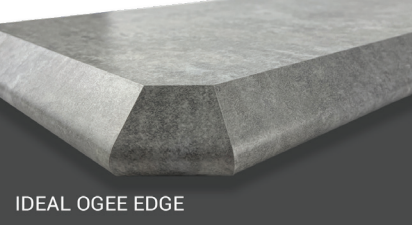

Ease of care and enhanced by age, butcher block is designed for the pro, whether your expertise is the art of making it yourself or making the call for take-out. Bon Appétit!

WALNUT | UNIBLOCK

- Rustic**  
Distressed, Concrete and Wood Inspired Designs
- Traditional**  
True-to-Scale Granite & Stone Fine Patterns & Solids
- Transitional**  
Pebbled Terrazzo Speckled Granite & Marble
- Contemporary**  
Quartz with large veined accents in trending colors  
Marble in both bold and muted shades
- Modern**  
Brilliant colors and bold patterns  
Custom designs & graphics

NO DRIP EDGE

LAMINATE BEVEL EDGE

CRESCENT EDGE

SQUARE EDGE

PVC EDGE

WOOD BEVEL WITH LAMINATE BAND

SINGLE BEVEL FULL WOOD EDGE

DOUBLE BEVEL FULL WOOD EDGE

OGEE FULL WOOD EDGE

IDEAL OGEE EDGE

Wood Edges are featured above in Oak, and also available in Hickory, Maple and Cherry.

Complete edge profile measurements and specifics available on our website:

[counter-form.com/edge-profiles-2/](https://counter-form.com/edge-profiles-2/)