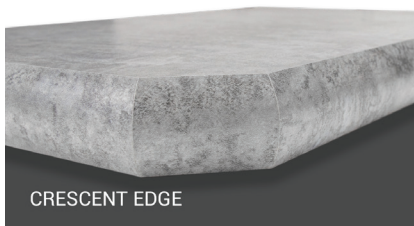

Ease of care and enhanced by age, butcher block is designed for the pro, whether your expertise is the art of making it yourself or making the call for take-out. Bon Appétit!

WALNUT | UNIBLOCK

- Rustic**  
Distressed, Concrete and Wood Inspired Designs
- Traditional**  
True-to-Scale Granite & Stone Fine Patterns & Solids
- Transitional**  
Pebbled Terrazzo Speckled Granite & Marble
- Contemporary**  
Quartz with large veined accents in trending colors  
Marble in both bold and muted shades
- Modern**  
Brilliant colors and bold patterns  
Custom designs & graphics

# DESIGN: ON THE EDGE

ROLLED EDGE

D EDGE

180° EDGE

ROMAN EDGE

PREMIER EDGE

REGENT EDGE

MONARCH EDGE

NO DRIP EDGE

LAMINATE BEVEL EDGE

CRESCENT EDGE

SQUARE EDGE

PVC EDGE

WOOD BEVEL WITH LAMINATE BAND

SINGLE BEVEL FULL WOOD EDGE

DOUBLE BEVEL FULL WOOD EDGE