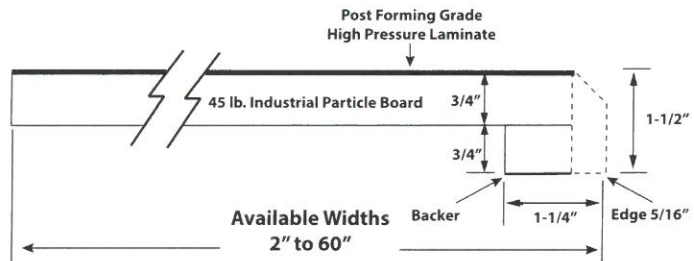

Bevel

Crescent

Gem-Loc®

Ideal Edge Bullnose
(Formica Colors Only)

Ideal Edge Ogee (Formica Colors Only)

APPLIED EDGES

Flat Top Applied Edge Countertops

Islands